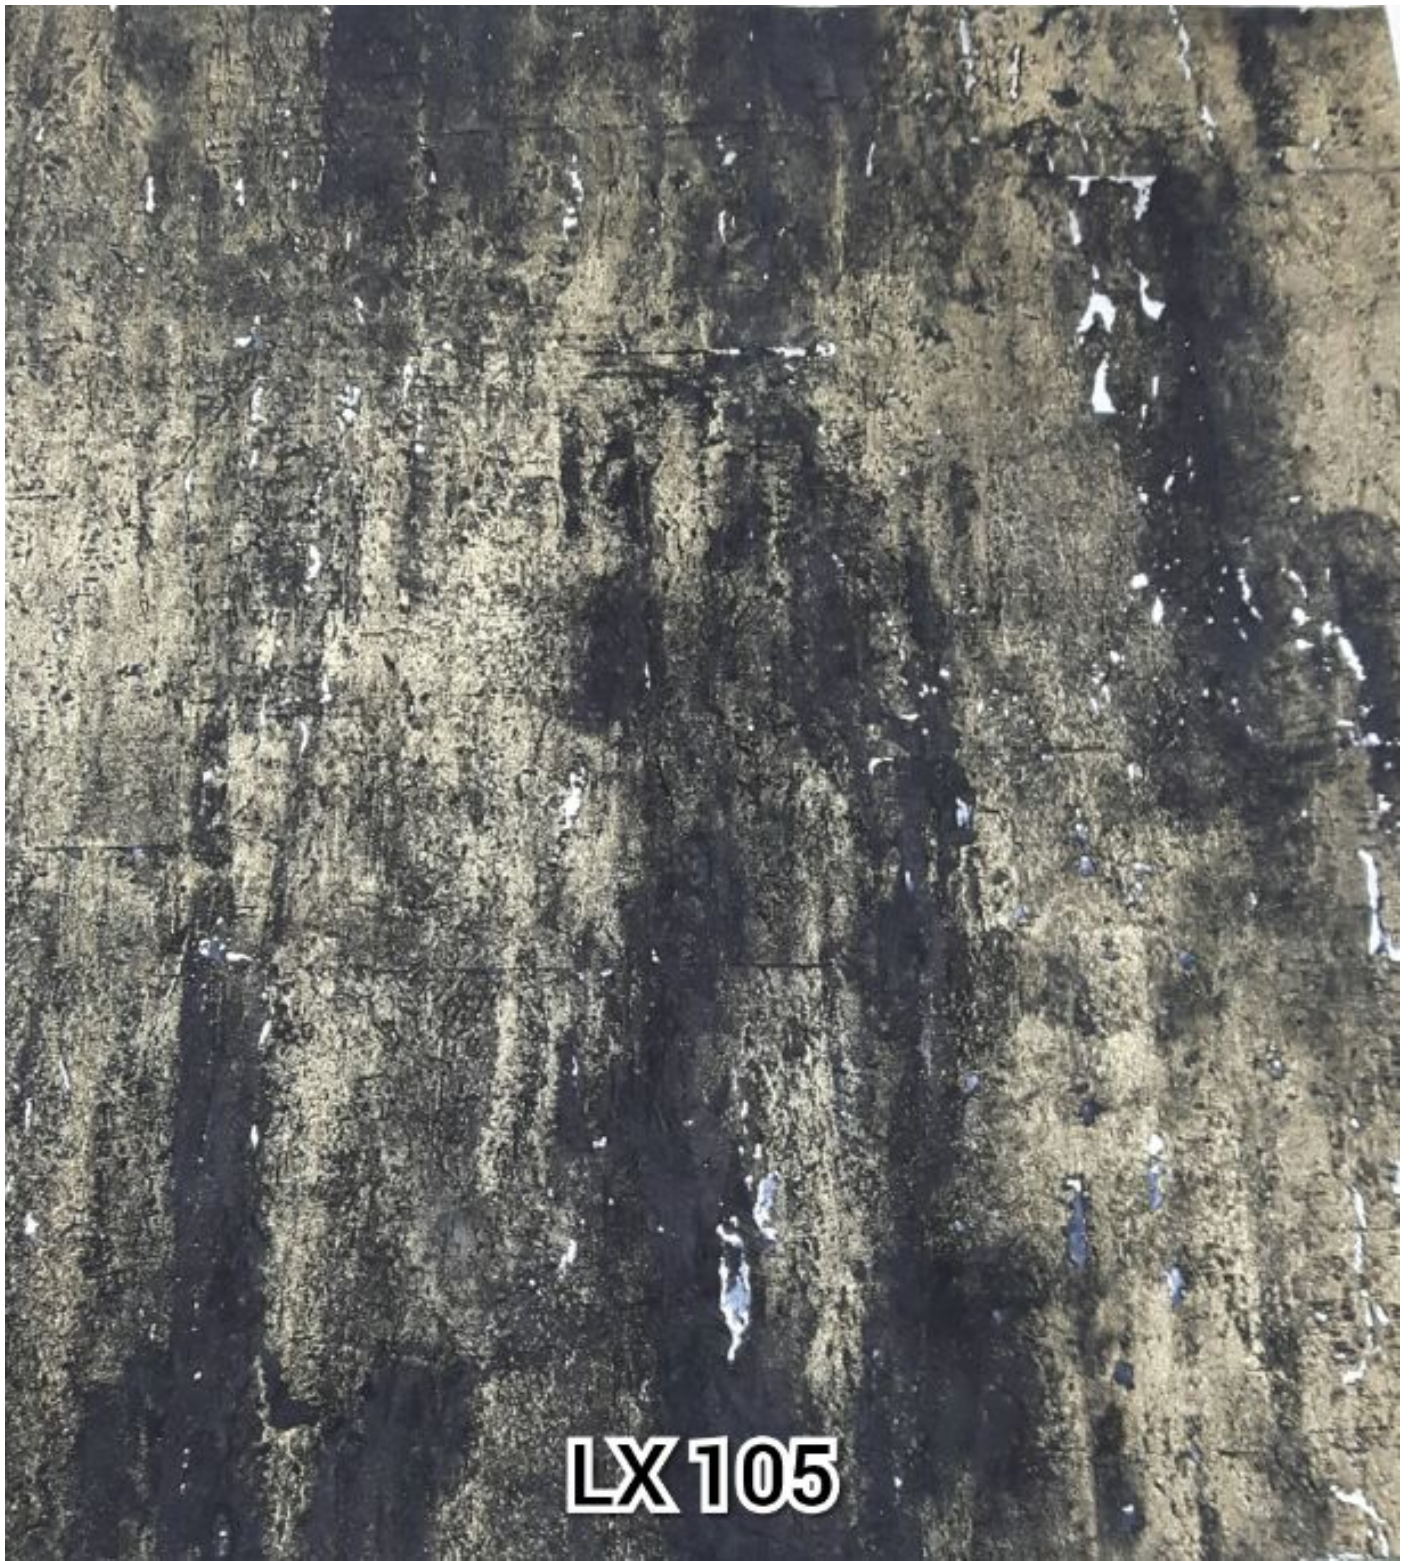

LUXE

Luxurious Natural & Handmade Wallcoverings

LX105

LX106

LX104

LX101

LX103

LX102

LX 107

LX 109

LX110

LX108

LX116

LX115

LX114

A grayscale photograph showing a close-up of a rough, textured surface, likely concrete or stone. The texture is composed of numerous small, dark and light specks and grains. At the bottom center of the image, the text "LX113" is printed in a bold, white, sans-serif font with a black outline.