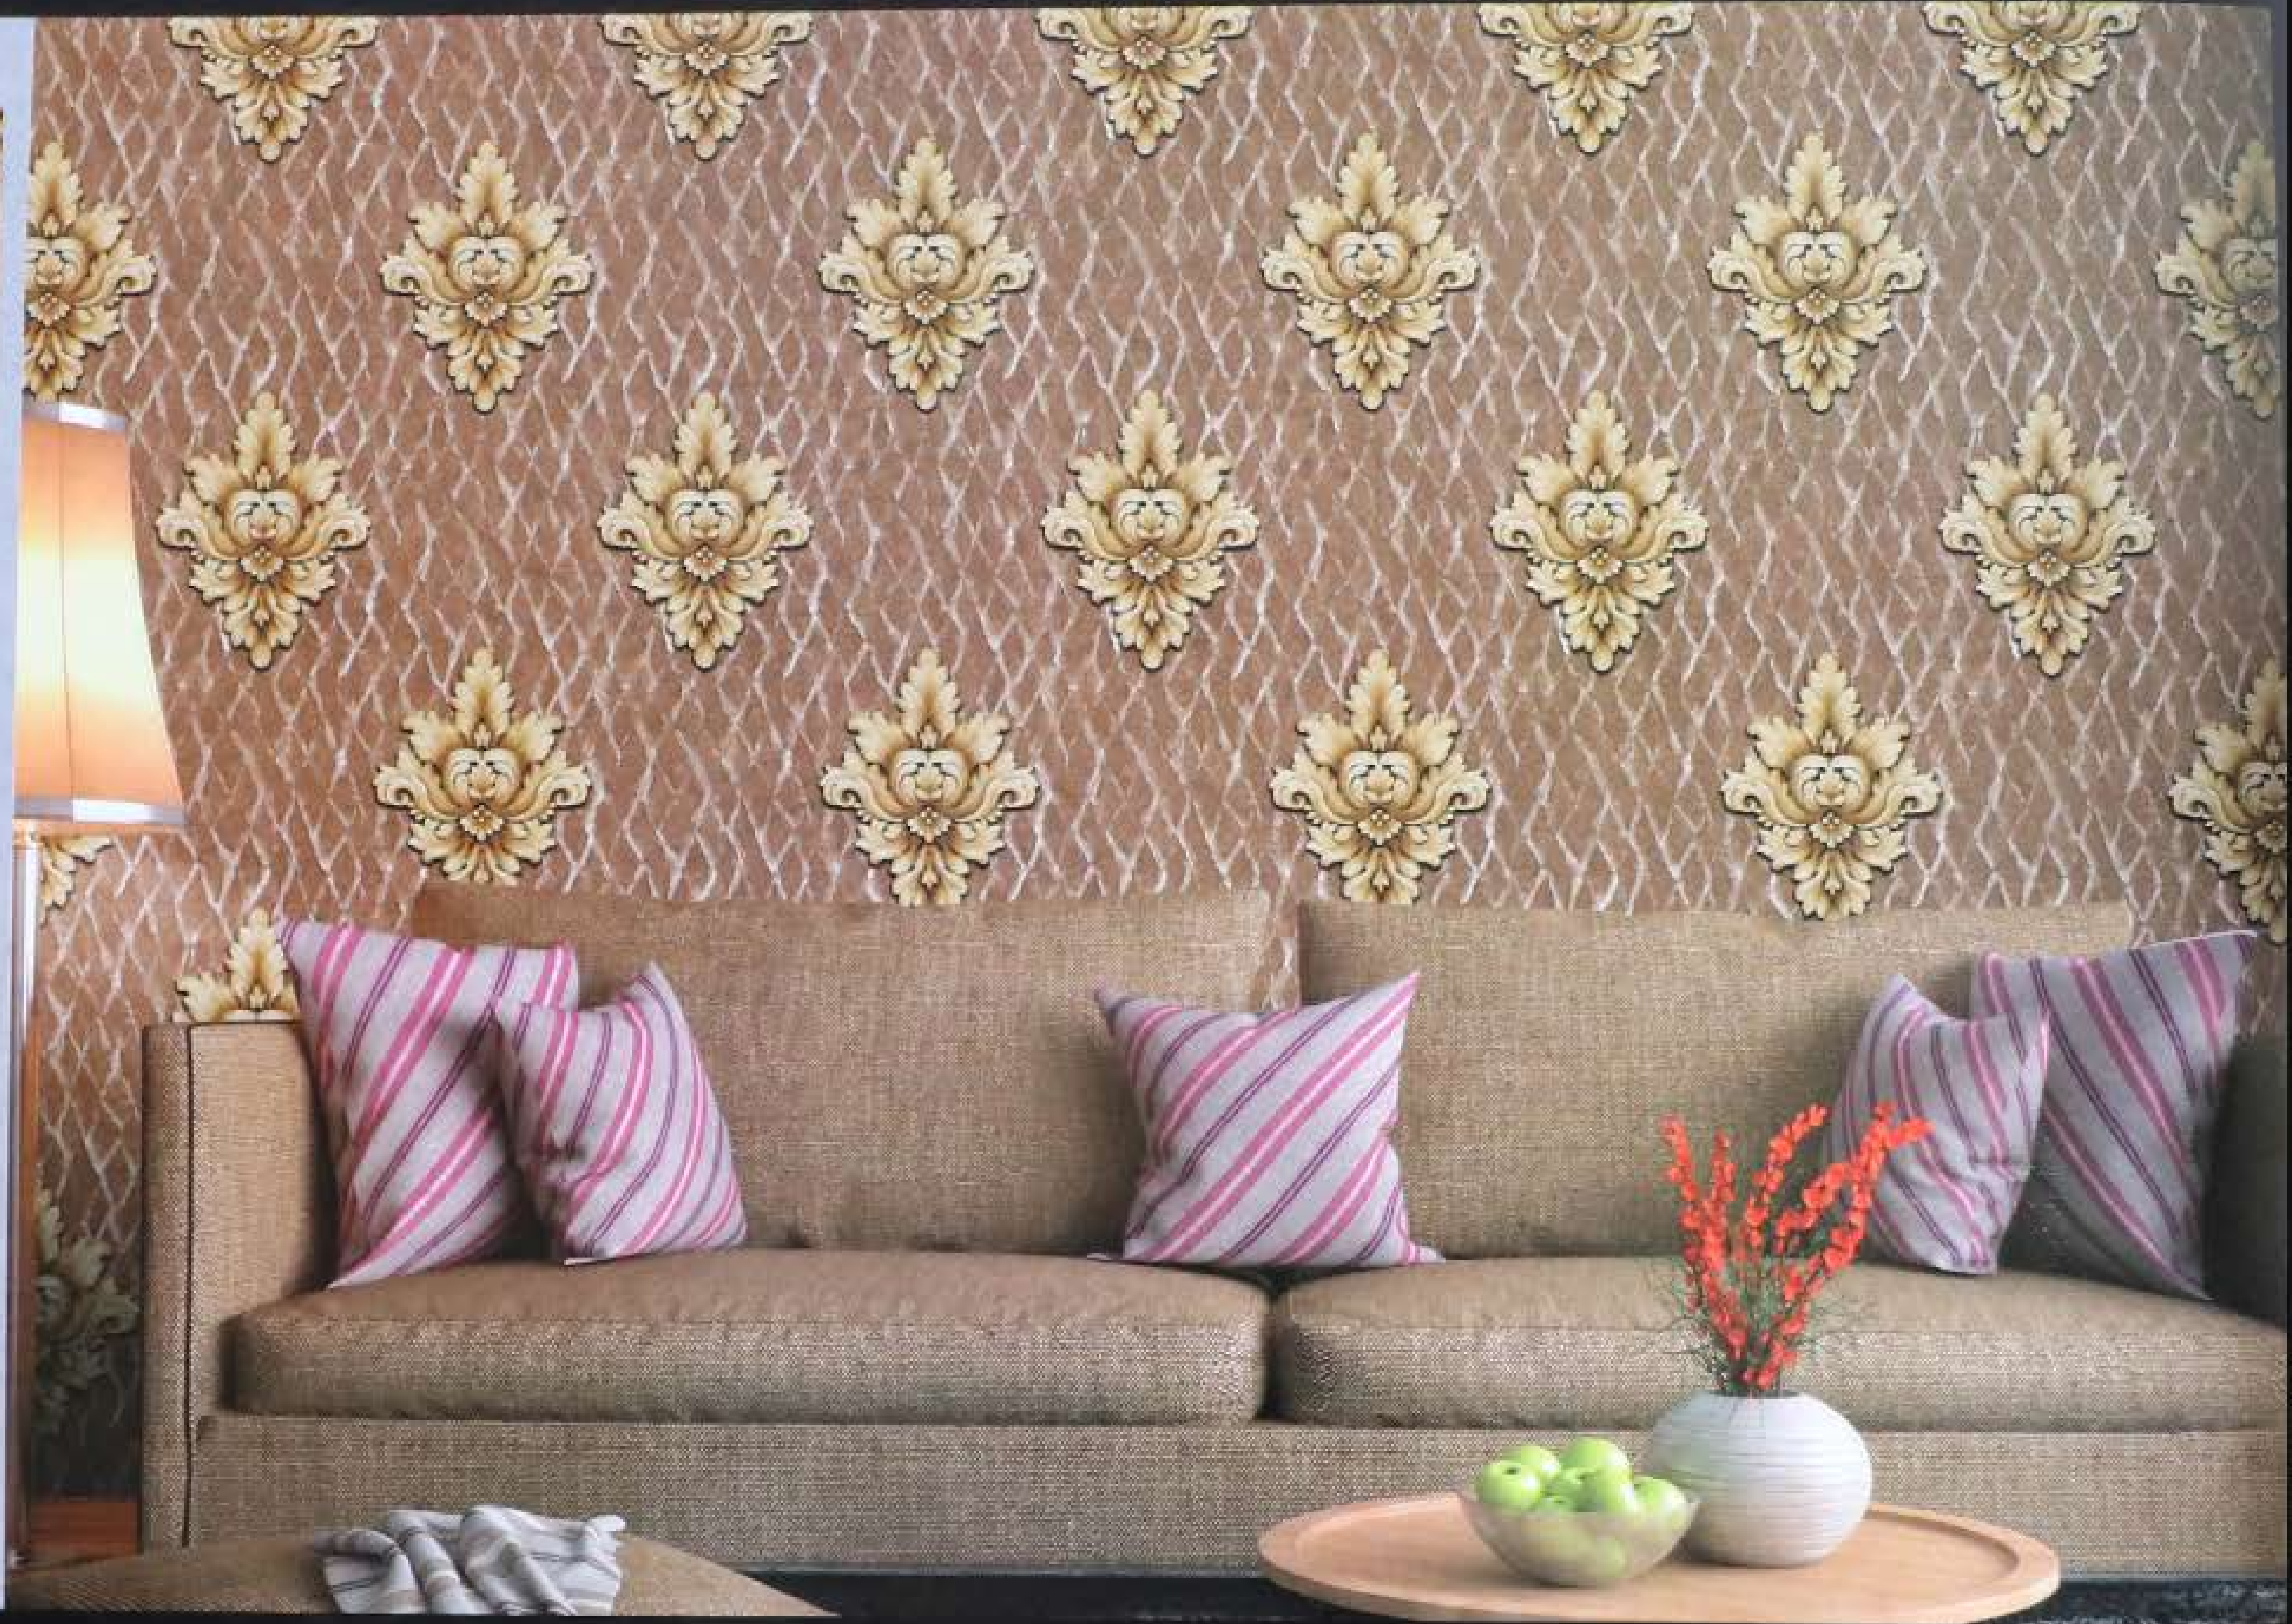

KAUSAR

TOP QUALITY
BEST SELLING 3D DESIGNS

IT IS RICH AND BEAUTIFUL THAT
THIS SERIES THE FLORAL
PATTERN WANT TO APRESENT
THE THEMSELVES. THE NOBLE
BRITISH CLASSICAL ROSES
BLOOM WITH THE YELLOW ROSE
OF FLOWERS BEAUTIFULLY.
MAGNIFICENT BLUE WITH LITTLE
WHITE SPOTS.
LIKE A DOTTED WITH CLOUDS,
AND MIX IT ALL TOGETHER. AND
INTERWINE WITH THE FILIGREE
BRANCHES AND BEAUTIFUL
FLOWER LIKE WATERCOLOR.
THIS PATTERNS COLORFUL
FANTASY WORLD TO REAL
FOLKSY CALM LIFE.